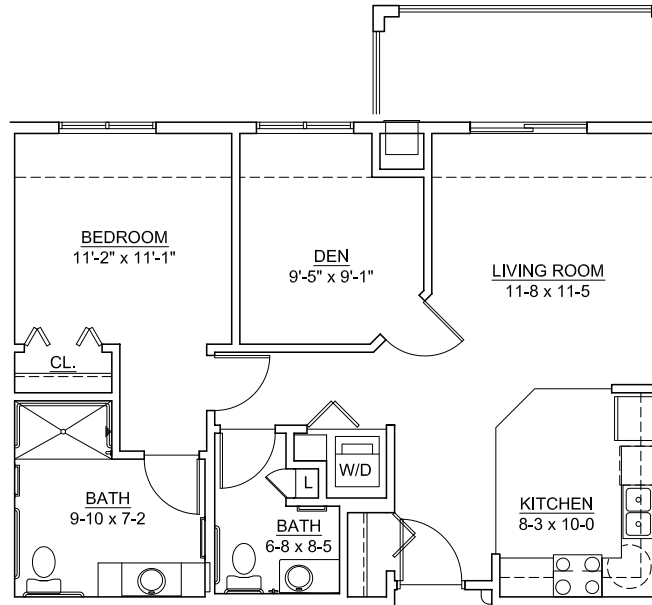

Catered Living Apartments - Northwest Addition

One-Bedroom/Den & Two-Bedroom Residences

One-Bedroom/Den - 833 Sq. Ft.

Two-Bedroom - 995 Sq. Ft.

The Meadows of Worthington - 1801 College Way, Worthington, MN 56187 507-372-7838