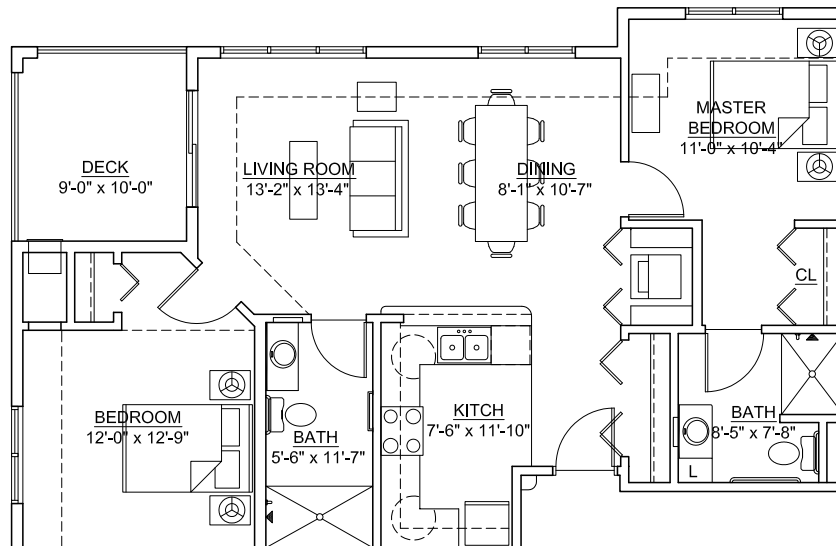

Catered Living Apartments - Northwest Addition

One-Bedroom/Den & Two-Bedroom Residences

One-Bedroom/Den - 833 Sq. Ft.

Two-Bedroom - 995 Sq. Ft.

The Meadows of Worthington - 1801 College Way, Worthington, MN 56187 507-372-7838