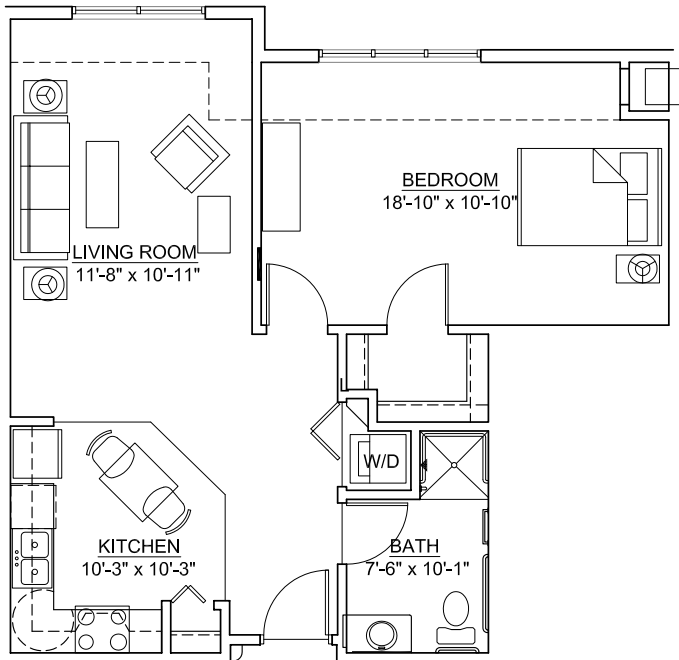

Catered Living Apartments - Northwest Addition

Studio & One-Bedroom Residences

Studio - 475 Sq. Ft.

One-Bedroom - 593 Sq. Ft.

One-Bedroom - 679 Sq. Ft.