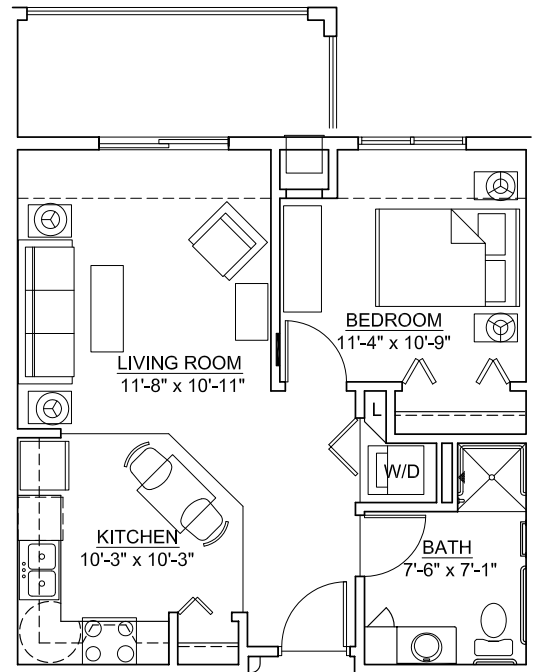

Catered Living Apartments - Northwest Addition

Studio & One-Bedroom Residences

Studio - 475 Sq. Ft.

One-Bedroom - 593 Sq. Ft.

One-Bedroom - 679 Sq. Ft.