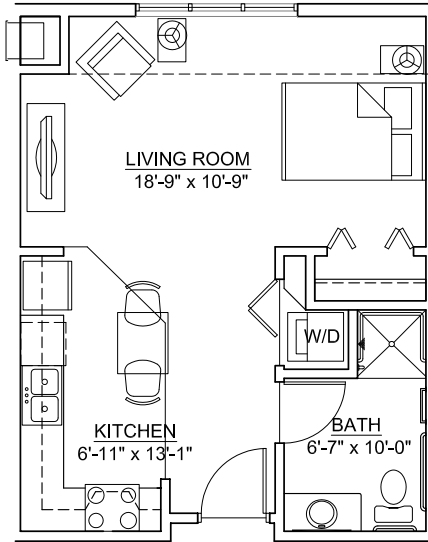

Catered Living Apartments - Northwest Addition

Studio & One-Bedroom Residences

Studio - 475 Sq. Ft.

One-Bedroom - 593 Sq. Ft.

One-Bedroom - 679 Sq. Ft.