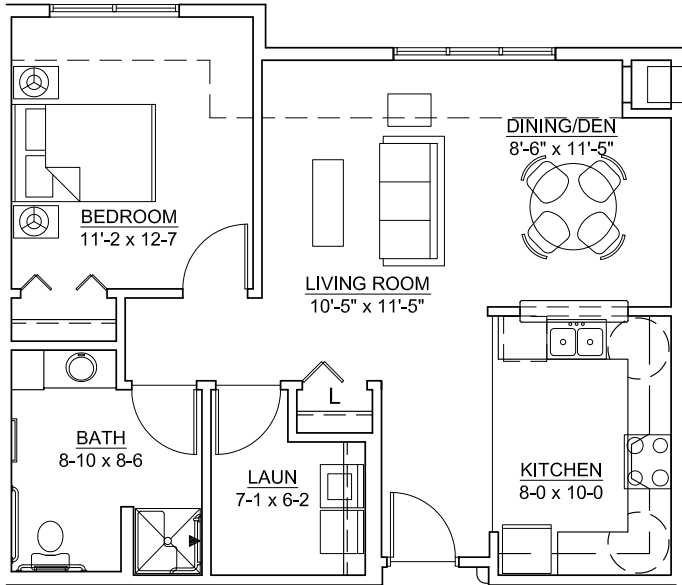

## Catered Living Apartments - Northwest Addition

### One-Bedroom Plus Residences

One-Bedroom Plus - 791 Sq. Ft.

One-Bedroom Plus - 922 Sq. Ft.