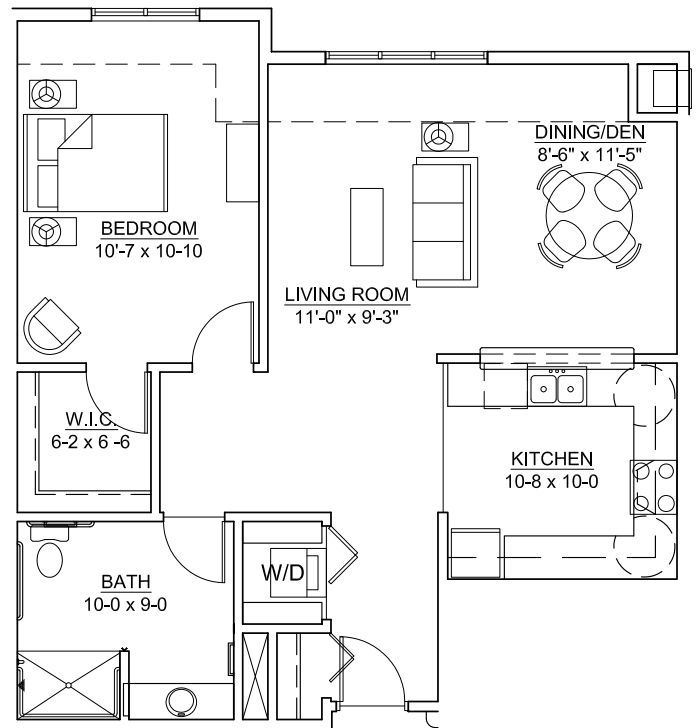

## Catered Living Apartments - Northwest Addition

### One-Bedroom Plus Residences

One-Bedroom Plus - 791 Sq. Ft.

One-Bedroom Plus - 922 Sq. Ft.